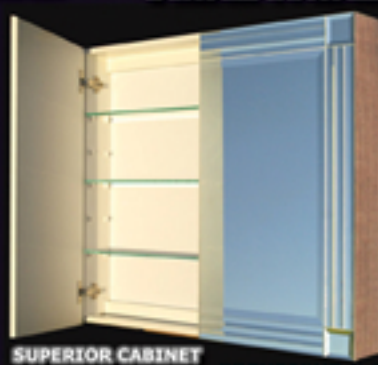

SUPERIOR CABINET

W 900 mm X H 800 mm X D 116 mm

APRIL

W 1050 mm X H 950 mm

SUNRISE

W 1060 mm X H 885 mm

STANDARD CABINET

W 600 mm X H 740 mm X D 116 mm

ARLENA BLACK

W 1000 mm X H 900 mm

MANHATTAN HIGH SILVER

W 700 mm X H 1070 mm

ECLIPSE Diameter 600 mm

SUPERIOR CABINET

COPYRIGHT © 2006

STANDARD CABINET